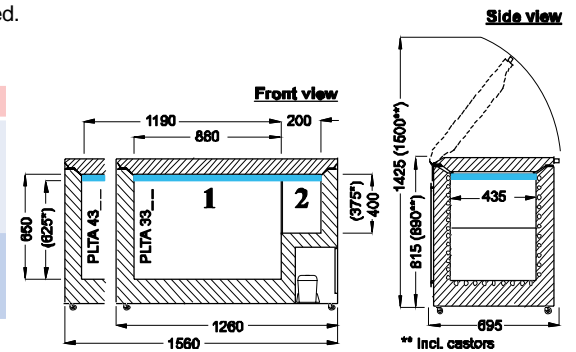

Innovation prize

ProfiTec
Intelligent Temperature Monitoring and Recording System

- For up to 4 refrigerators and/or freezers
- Readings are stored over a period up to 781 days
- Warning for excess and insufficient temperature
- Includes No-volt remote alarm contact
- The measuring protocol can be fed to PC via RS 232 port

Taurus 74 Litres

Taurus 296 Litres

Taurus 383 Litres

Number of racks when fully equipped

	4 or 5	18	3	24	3
Type of box	8	11	6	11	6
Cat. No.	TA50-08AN TE50-08AN TE50-08AN	TA50-11AN TE50-11AN TE50-11AN	TA50-06AN TE50-06AN TE50-06AN	TA50-11AN TE50-11AN TE50-11AN	TA50-06AN TE50-06AN TE50-06AN
50 mm					
Type of box	5	7	4	7	4
Cat. No.	TA75-05AN TB75-05AN TE80-05AN	TA75-07AN TB75-07AN TE80-07AN	TA75-04AN TB75-04AN TE80-04AN	TA75-07AN TB75-07AN TE80-07AN	TA75-04AN TB75-04AN TE80-04AN
75 mm					
Type of box	4	5 + 1	3	5 + 1	3
Cat. No.	TA100-04AN TE102-04AN TE102-04AN	TA100-03AN TE102-03AN TE102-03AN	TA100-03AN TE102-03AN TE102-03AN	TA100-03AN TE102-03AN TE102-03AN	TA100-03AN TE102-03AN TE102-03AN
100 mm		on request		on request	

<http://www.catalopedia.de>

National Lab GmbH
Griebener Weg 157
D-23879 Mölln
Tel.: +49 45 42 / 84 91 - 70
Fax: +49 45 42 / 84 91 - 71
e-Mail: LabSales@NationalLab.com